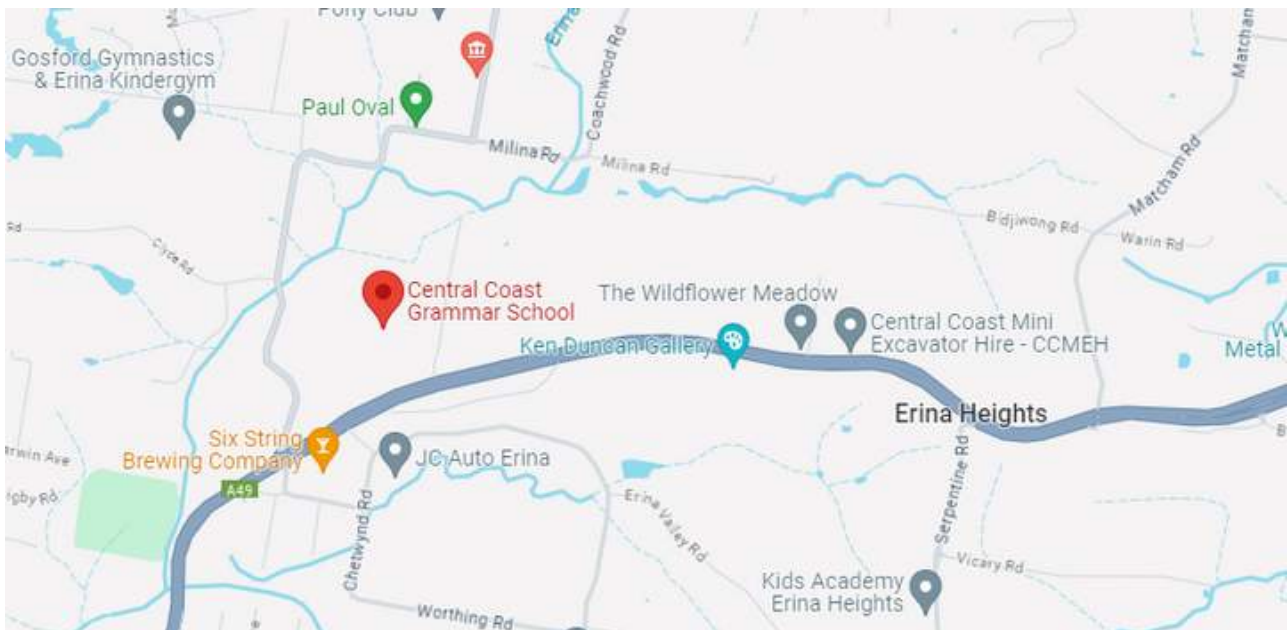

Central Coast Grammar School has 2 indoor courts, free onsite parking and is fully accessible.