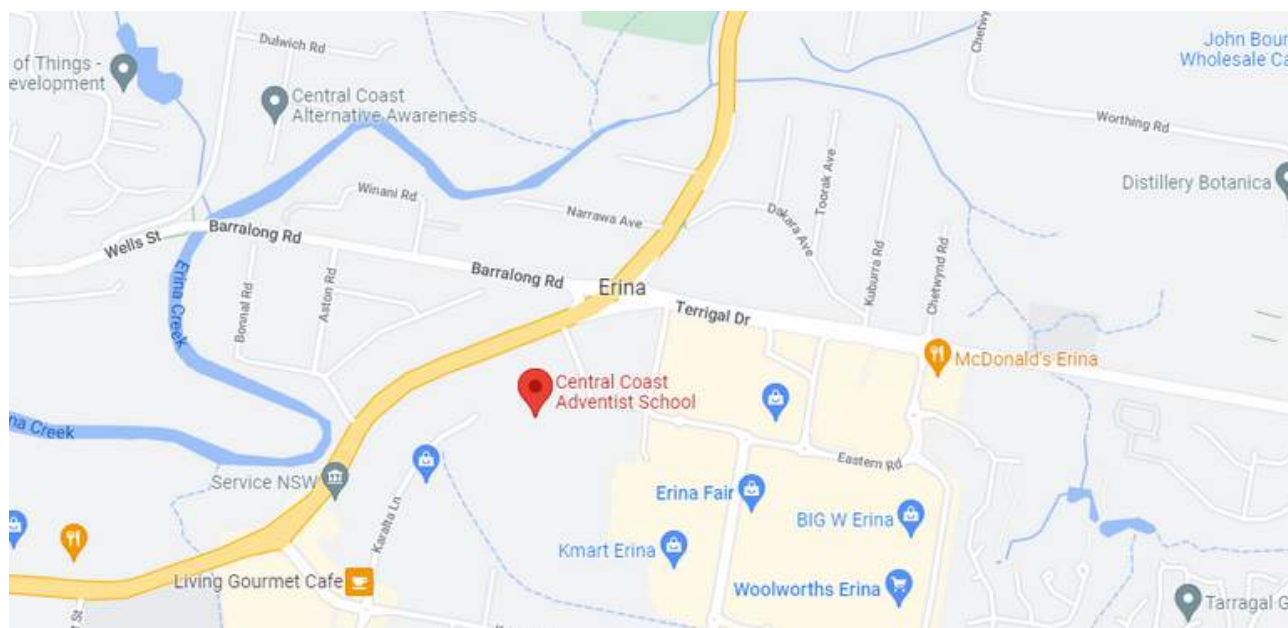

Central Coast Adventist School has 2 courts, free onsite parking and is fully accessible. There will be a sausage sizzle and cold drinks available to purchase.

CENTRAL COAST GRAMMAR SCHOOL

 Arundel Rd, Erina Heights NSW  (02) 4367 6766