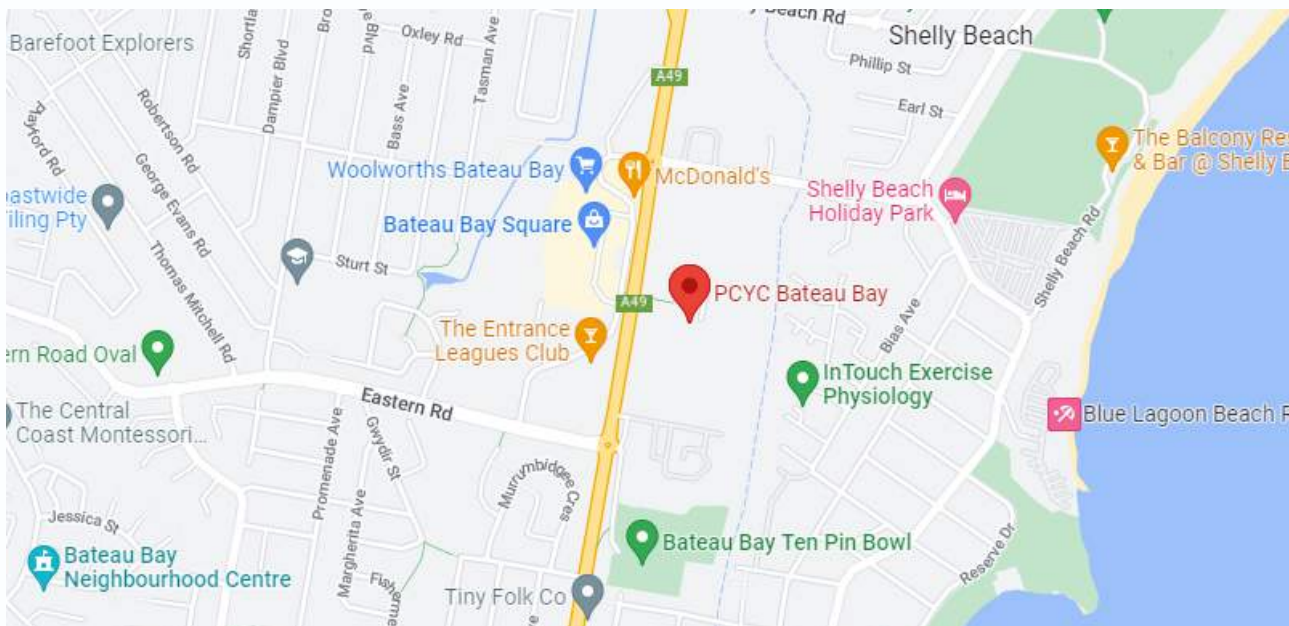

Bateau Bay PCYC has 2 courts, free onsite parking and is fully accessible. There will be cold drinks available to purchase and shopping centres are close by to purchase food.