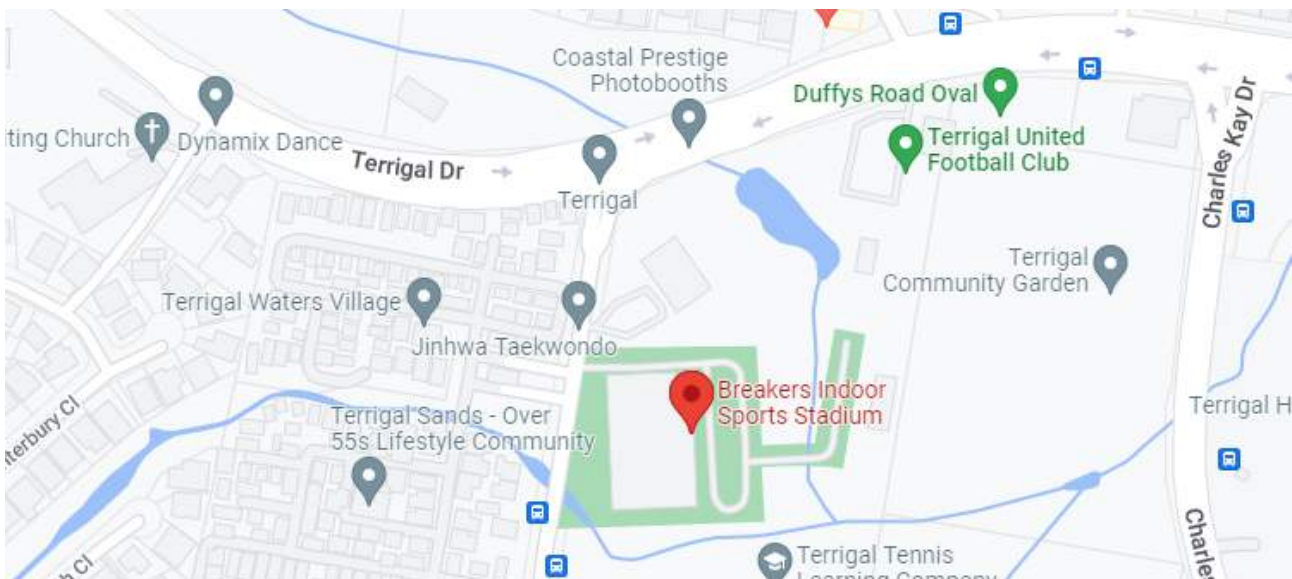

The home stadium for Central Coast Basketball, Breakers Indoor Sports Stadium has 4 basketball courts and free onsite parking. The stadium also has a canteen and is fully accessible.