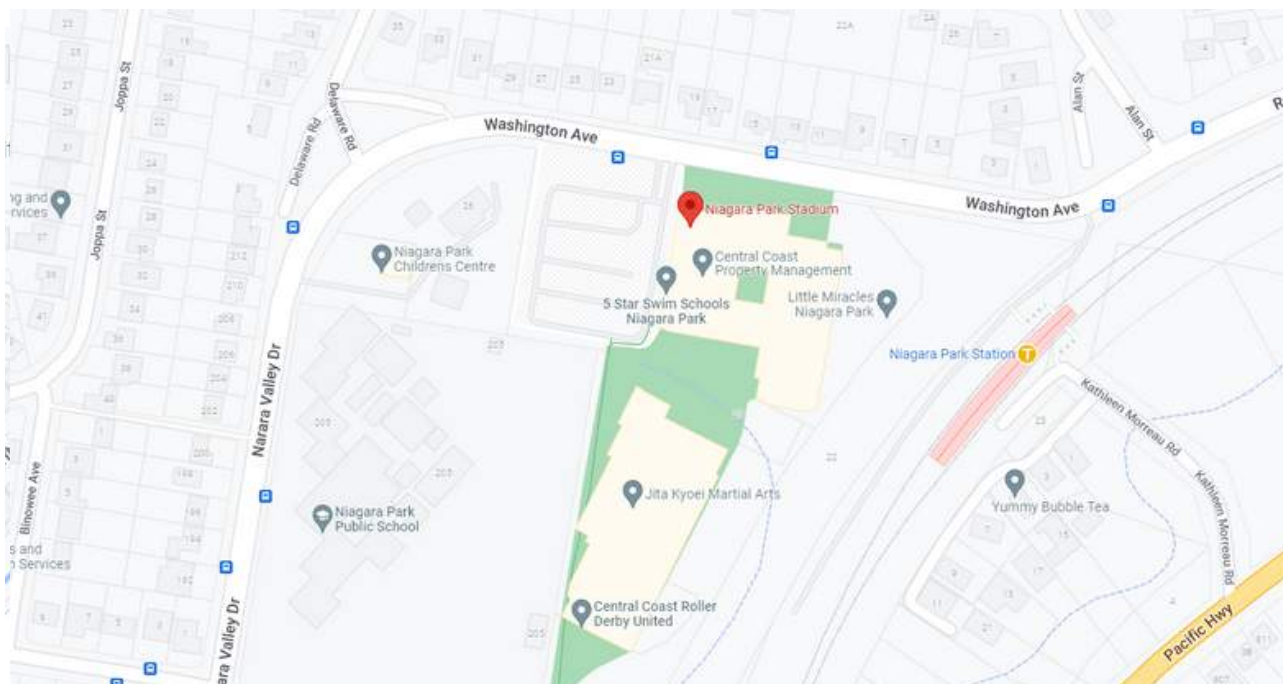

Niagara Park Stadium has 4 courts, free onsite parking, canteen and is fully accessible.