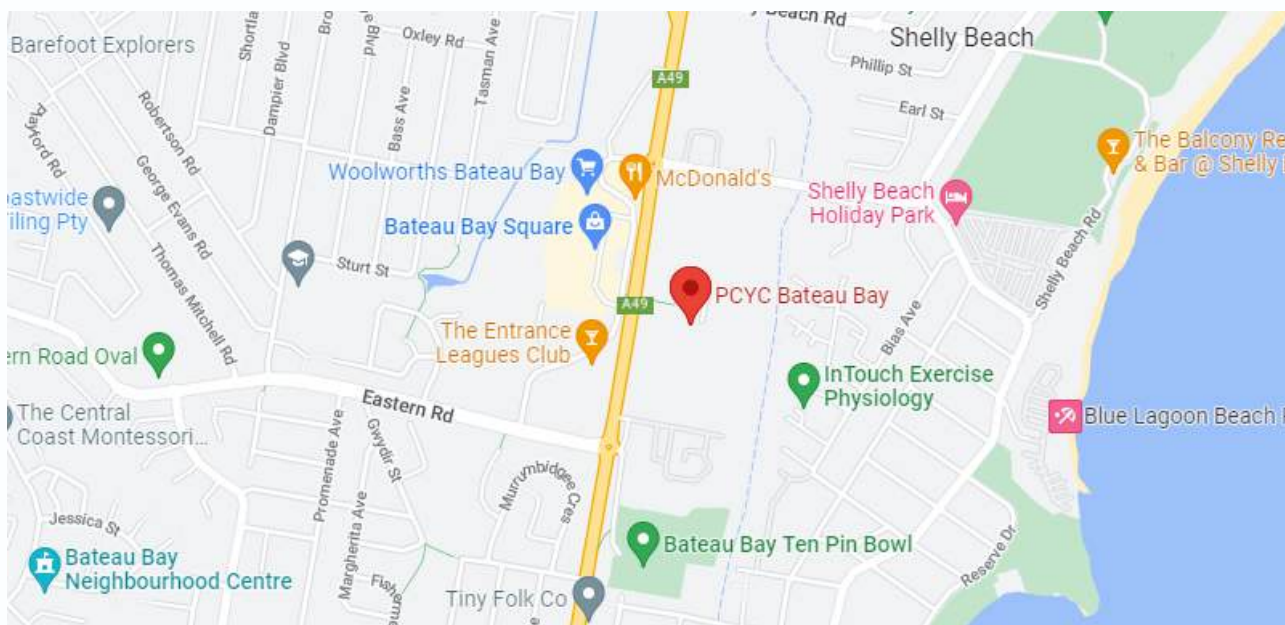

NATIONAL STORAGE COASTAL CLASSIC 2025 TEAM INFORMATION PACK

BATEAU BAY PCYC

460 The Entrance Rd, Bateau Bay NSW

(02) 4332 7000

Bateau Bay PCYC has 2 courts, free onsite parking and is fully accessible. There will be cold drinks available to purchase and shopping centres are close by to purchase food.