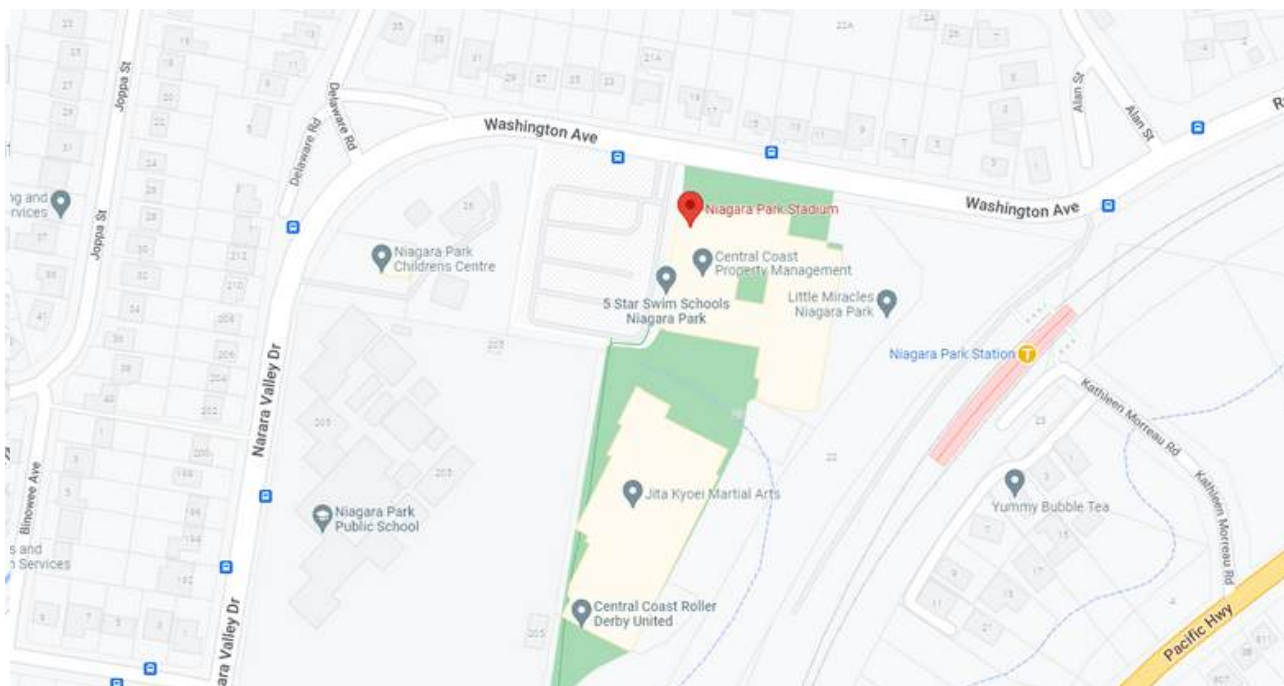

NATIONAL STORAGE COASTAL CLASSIC 2025 TEAM INFORMATION PACK

CENTRAL COAST ADVENTIST SCHOOL

 12 Penrose Cres, Erina NSW  (02) 4367 1800  www.ccas.nsw.edu.au

Central Coast Adventist School has 2 courts, free onsite parking and is fully accessible. There will be a sausage sizzle and cold drinks available to purchase.