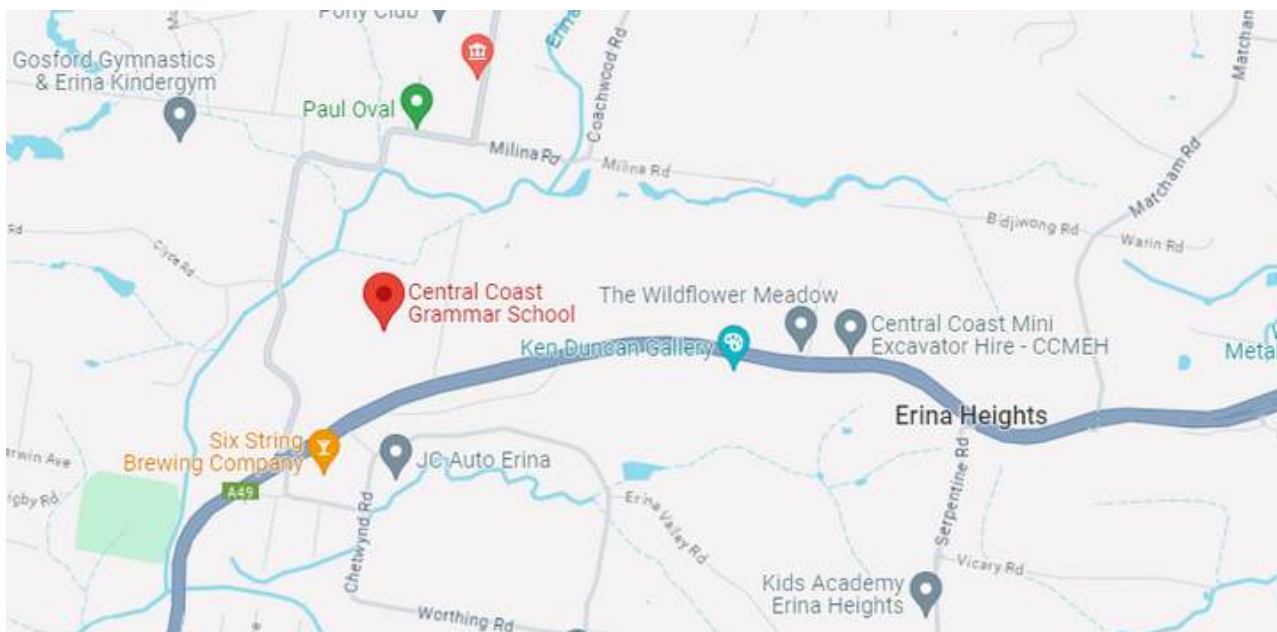

Central Coast Grammar School has 2 indoor courts, free onsite parking and is fully accessible.